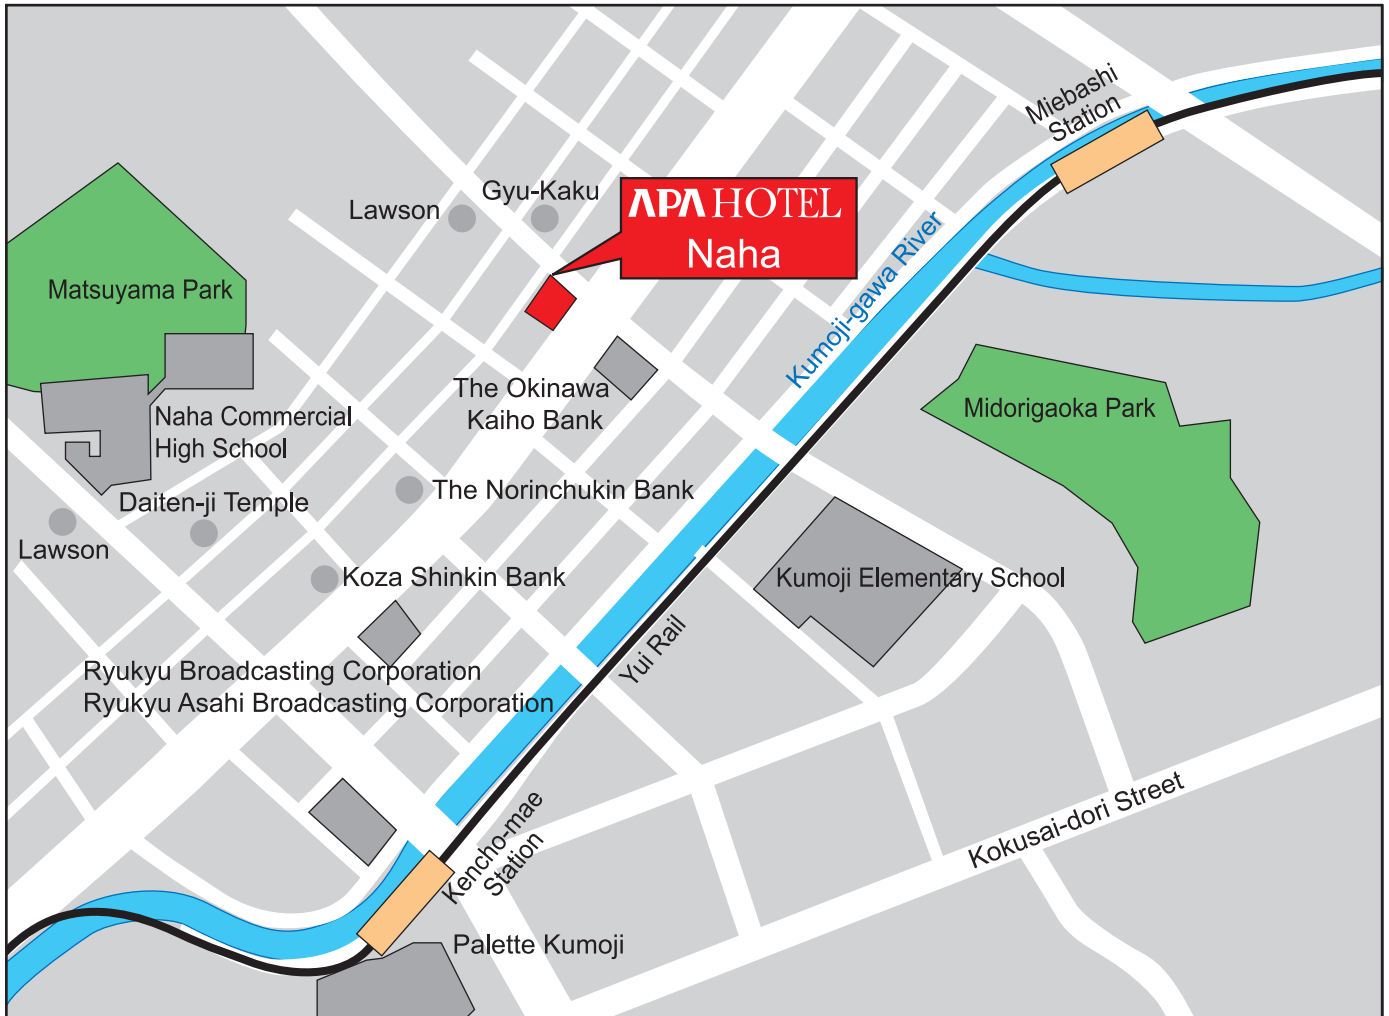

APA Hotel Naha

8 minutes on foot from Kencho-mae Station or Miebashi Station on the Yui Rail
 1-4-16 Matsuyama, Naha-shi, Okinawa Prefecture
 TEL: +81-98-868-9111

アパホテル〈那覇〉
 沖縄県那覇市松山1丁目4-16
 TEL: 098-868-9111

● How to get to APA Hotel Naha

☆ By taxi from Naha Airport

Naha Airport →  → APA Hotel Naha

Approximately 10 minutes /
 approximately ¥1,300

☆ By Yui Rail (Monorail) from Naha Airport

Naha Airport →  → Kencho-mae Station → Walking → APA Hotel Naha

12 minutes

8 minutes

☆ By bus from Naha Airport

Naha Airport →  → Naha Bus Terminal → Walking → APA Hotel Naha

15 minutes

12 minutes

☆ By car

Okinawa Expressway →  → APA Hotel Naha